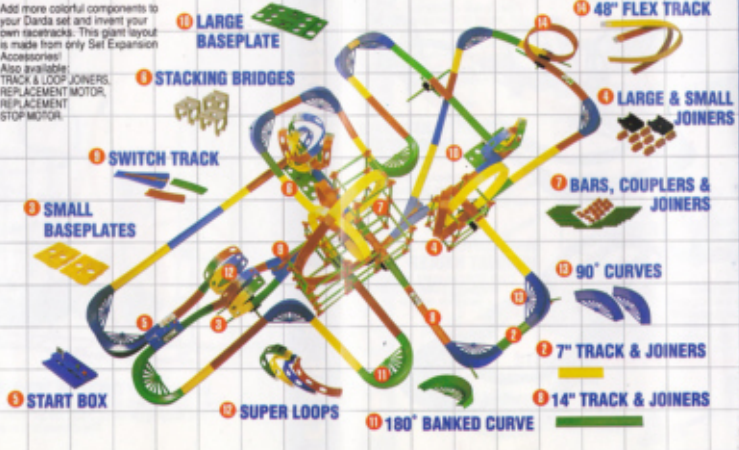

SET EXPANSION ACCESSORIES

WORLD'S FASTEST CARS

ULTRA SPEED™
So light, they seem to fly up even the tallest towers.