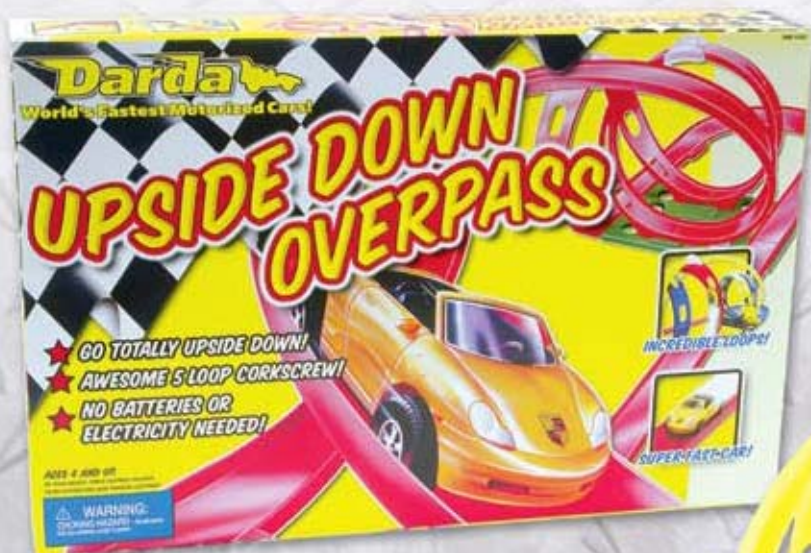

Upside Down Overpass

Item No. 921-11123

Set Up Size: 43.5" x 12" x 11.5"

- Best selling set!
- Go upside down 5 times!
- Makes 3 layouts!
- Ages 4 & up
- No batteries or electricity needed!