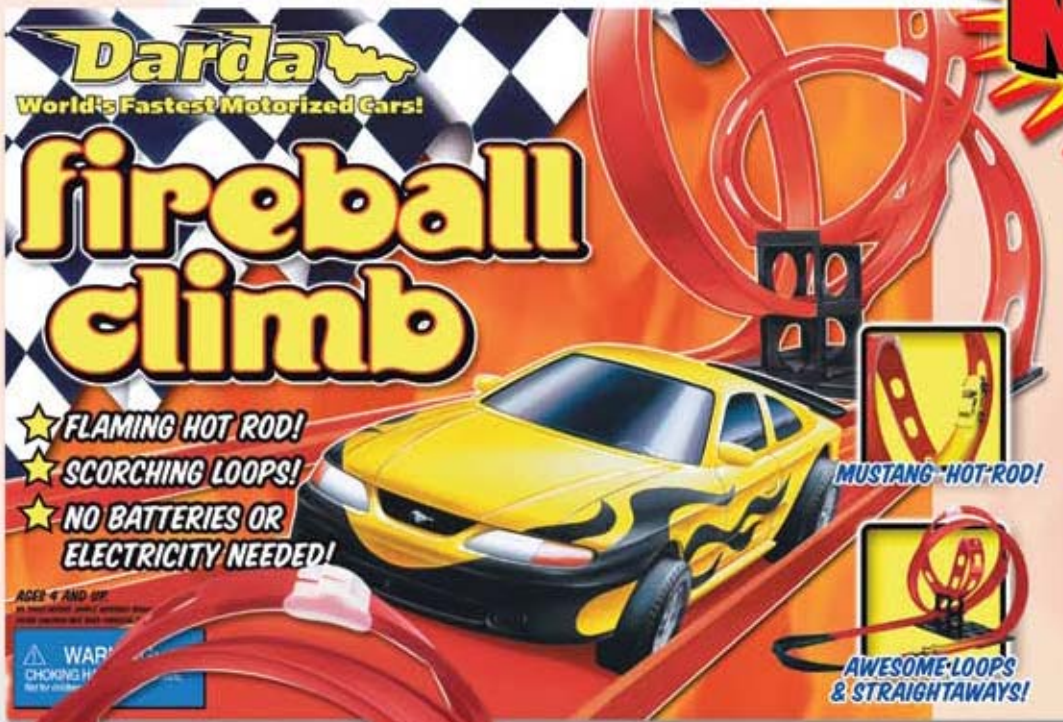

⚠ WARNING:
CHOKING HAZARD - Small parts.
Not for children under 3 years.

Glow Loop Scorcher

Item No. 921-11013

Set Up Size: 30" x 12" x 13"

- First ever, glow-in-the-dark Darda® track & car!
- Combine with other Darda sets for cool effects
- Makes 3 layouts!
- Ages 4 & up
- No batteries or electricity needed!

**Glow-in-the-Dark cars sold separately, too!
See page 14 for details!**

Twisting Tower

Item No. 921-14108

Set Up Size: 48" x 14.5" x 15"

- High-speed stunt track
- 6 loops
- 3-level tower
- Ages 4 & up
- No batteries or electricity needed!

WARNING:
CHOKING HAZARD - Small parts.
Not for children under 3 years.

Fireball Climb

Item No. 921-11132

Set Up Size: 33" x 12" x 14"

• **NEW FOR 2009**

- Ultra Speed™ Ford® Mustang® blazes through 3 loops!
- Makes 3 layouts!
- Alternate layout features high-flying leap
- Ages 4 & up
- No batteries or electricity needed!

MAKES 3 LAYOUTS
3
INSTRUCTIONS INCLUDED

WARNING:
CHOKING HAZARD - Small parts.
Not for children under 3 years.

Corkscrew Charger

Item No. 921-11017

Set Up Size: 34" x 25" x 10"

- Go racing with Dale Earnhardt, Jr.®!
- Ultra Speed™ Amp car speeds through 4 360° loops and 2 hairpin turns
- Makes 3 layouts!
- Ages 4 & up
- No batteries or electricity needed!