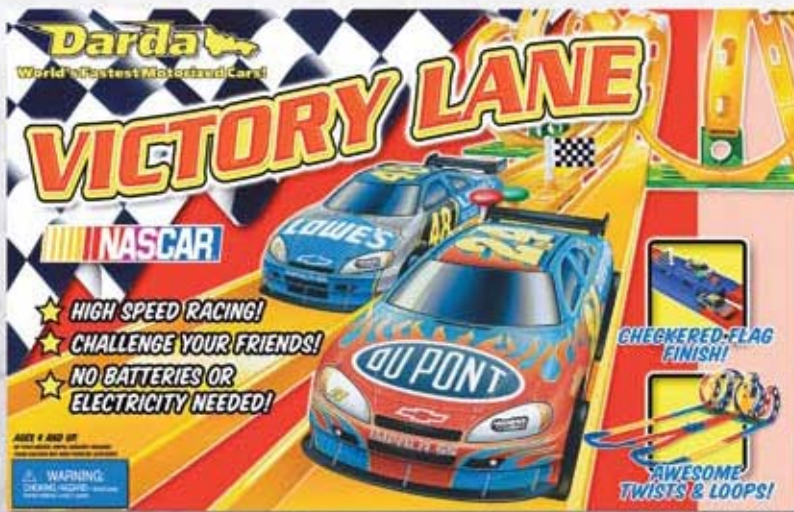

MAKES 3 LAYOUTS
3
INSTRUCTIONS INCLUDED

WARNING:
CHOKING HAZARD - Small parts.
Not for children under 3 years.

Corkscrew Charger

Item No. 921-11017

Set Up Size: 34" x 25" x 10"

- Go racing with Dale Earnhardt, Jr.®!
- Ultra Speed™ Amp car speeds through 4 360° loops and 2 hairpin turns
- Makes 3 layouts!
- Ages 4 & up
- No batteries or electricity needed!

Victory Lane

Item No. 921-11177

Set Up Size: 53" x 25" x 12.5"

- Go racing with Jeff Gordon® and Jimmie Johnson®!
- Start/Win box determines the winner with checkered flag finish
- Two Ultra Speed™ cars included in set
- Ages 4 & up
- No batteries or electricity needed!