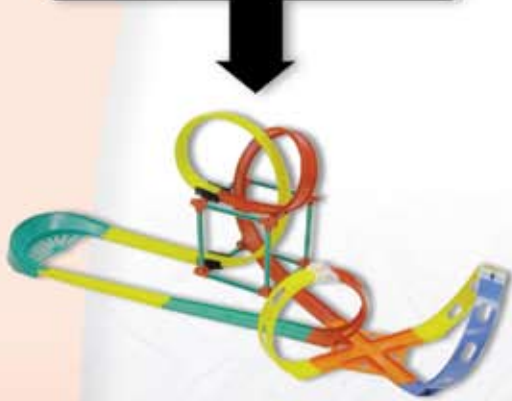

Upside Down Overpass

Item No. 921-11123

Set Up Size: 43.5" x 12" x 11.5"

- Best selling set!
- Go upside down 5 times!
- Makes 3 layouts!
- Ages 4 & up
- No batteries or electricity needed!

WARNING:
CHOKING HAZARD - Small parts.
Not for children under 3 years.

⚠ WARNING:
CHOKING HAZARD - Small parts.
Not for children under 3 years.

Glow Loop Scorcher

Item No. 921-11013

Set Up Size: 30" x 12" x 13"

- First ever, glow-in-the-dark Darda® track & car!
- Combine with other Darda sets for cool effects
- Makes 3 layouts!
- Ages 4 & up
- No batteries or electricity needed!