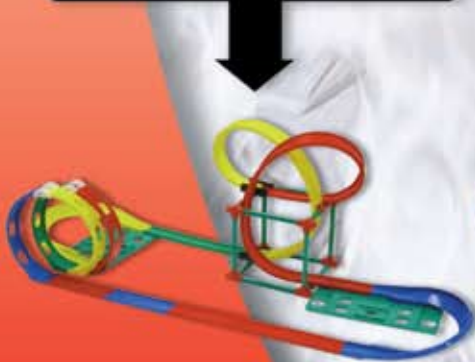

Upside Down Overpass

Item No. 921-11123

Set Up Size: 43.5" x 12" x 11.5"

- Best selling set!
- Go upside down 5 times!
- Makes 3 layouts!
- Ages 4 & up
- No batteries or electricity needed!

WARNING:
CHOKING HAZARD - Small parts.
Not for children under 3 years.

DARDA® Track Accessories can expand your fun in dozens of creative ways! These are only a few of the possible creations using Super Starter Speedway, Upside Down Overpass and Darda® Accessories. See page 11 for details!

⚠ WARNING:
CHOKING HAZARD - Small parts.
Not for children under 3 years.

Glow Loop Scorcher

Item No. 921-11013

Set Up Size: 30" x 12" x 13"

- First ever, glow-in-the-dark Darda® track & car!
- Combine with other Darda sets for cool effects
- Makes 3 layouts!
- Ages 4 & up
- No batteries or electricity needed!