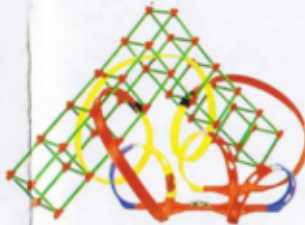

**World Class
BUMP 'N' GO SPEEDWAY**

Police car waits until the first racer completes the course, then starts its own chase when bumped from behind.

TRIPLE CROSS TOWER

Twisting loops criss-cross through this 3 foot tower. 2 cars included.

**Ultra-Speed
SIDEWINDER SPEEDWAY**

First car climbs the snaking tower, then spirals down and knocks the waiting Stop and Go car into action!

Darda
CARS, SETS & ACCESSORIES

The Ultimate Playing Machine

STANDARD

Ultra-Speed Deluxe **AWESOME TOWER**

Two Formula 1 cars battle incredible inclines and daring descents on this skyscraping challenge.

Deluxe **TREACHEROUS TOWER**

A banked hairpin curve sends car into a frenzied race through twisting, stacked loops.