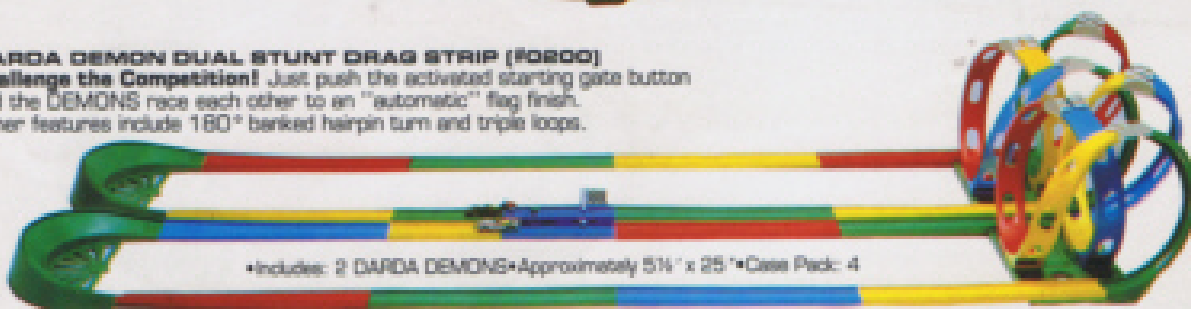

- Includes: 1 DARDA DEMON • Approximately 4½' x 12" • Case Pack: 4

proven winners

Darda

elite competitors

DARDA DEMON CRISS CROSS COMPETITION (#0700)

Skill challenge! Four intersecting crossroads create a "timing" challenge. Avoid the crash! Other features include [4] 180° banked hairpin turns.

• Includes: 2 DARDA DEMONS • Approximately 5' x 5'
• Case Pack: 4

DARDA DEMON DUAL STUNT DRAG STRIP (#0800)

Challenge the Competition! Just push the activated starting gate button and the DEMONS race each other to an "automatic" flag finish. Other features include 180° banked hairpin turn and triple loops.