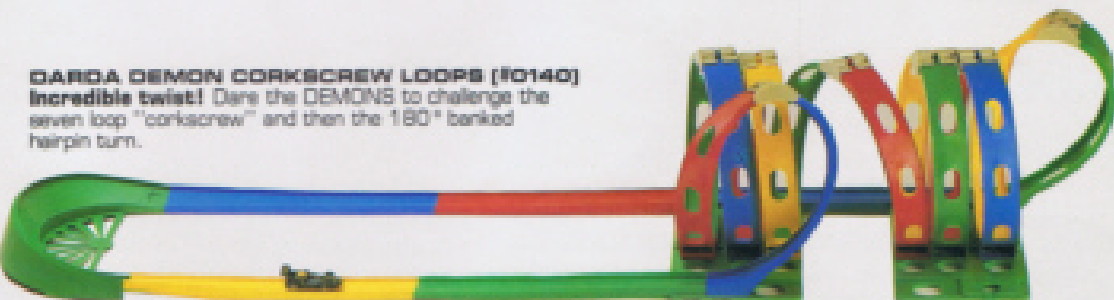

- Case Pack: 6

DARDA DEMON DAREDEVIL LEAP (#0300) **Fly into Action!** Adjustable launcher sends racing DEMON into air while upside down and receives it upright and ready to go again! Other features include 180° banked hairpin turn and twin loops.

- Includes: 2 DARDA DEMONS
- Approximately 5½' x 14"
- Case Pack: 4

DARDA DEMON CORKSCREW LOOPS (#0140)
Incredible twist! Dare the DEMONS to challenge the seven loop "corkscrew" and then the 180° banked hairpin turn.