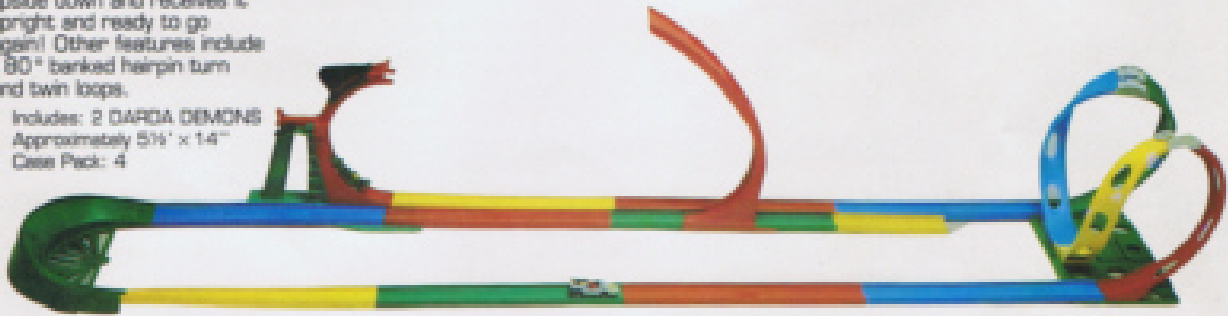

DARDA DEMON DAREDEVIL LEAP (#0300) **Fly into Action!** Adjustable launcher sends racing DEMON into air while upside down and receives it upright and ready to go again! Other features include 180° banked hairpin turn and twin loops.

- Includes: 2 DARDA DEMONS
- Approximately 5½' x 14"
- Case Pack: 4