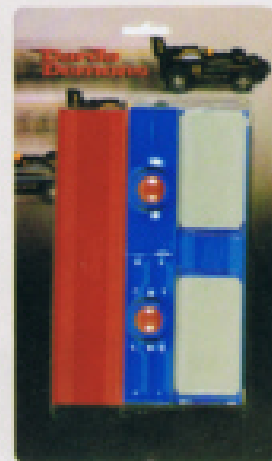

- Case Pack: 12

DARDA DEMON MEGA MOTOR (#2000)

Replacement motor fits all Darda Demons — just snaps in.

- Case Pack: 12

DARDA DEMON ACCESSORY PACKAGING:

All Darda Demon accessories are brightly packaged for exciting and attractive store display and shelf convenience. Plus, all Darda Demon car and accessory packaging features durable double heat-sealing for protection from damage, theft, and abuse.

SUPER LOOPS (#2004)

Adds 2 complete loops to any set. Attaches to large (#2006) or small (#2007) baseplates.

- Includes: 4 joiners
- Case Pack: 12

SUPER TREACHEROUS TOWER (#2002)

Six loop tower that can be added to any set (except #0120). Contains 12 loop halves, 12 joiners, 4 bridges (base plate #2006 not included).