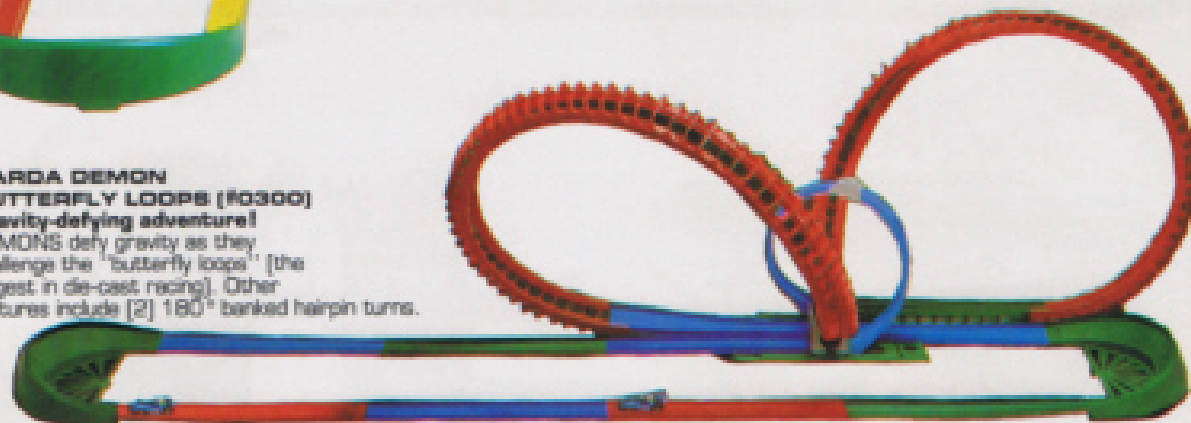

• Includes: 2 DARDA DEMONS • Approximately 15' x 5 1/4' • Case Pack: 3