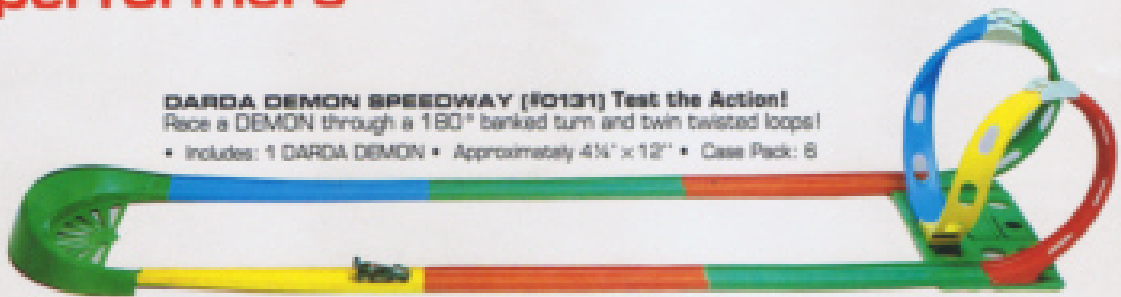

DARDA DEMONS' quality doesn't stop there. Each interchangeable zinc alloy body is colorfully painted to the finest detail [decals are never used], has a rear shock absorber effect, and feature white lettered side wall tires.

high performers

DARDA DEMON SPEEDWAY (F0131) Test the Action!
Race a DEMON through a 180° banked turn and twin twisted loops!

- Includes: 1 DARDA DEMON • Approximately 4 1/4" x 12" • Case Pack: 6

NEW!

DARDA DEMON TREACHEROUS TOWER (F0161)
Treacherous thriller! Watch as the DEMON maneuvers the six full loops of the "Treacherous Tower" and 180° banked hairpin turn.