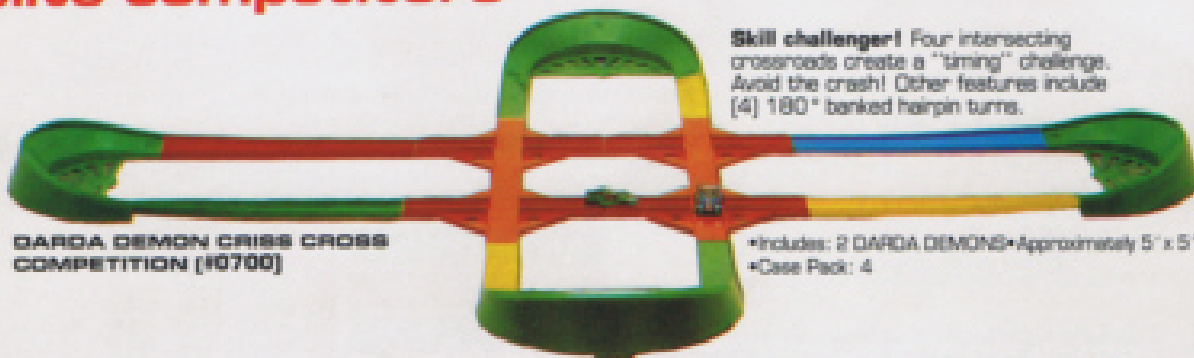

- Includes: 2 DARDA DEMONS
- Approximately 5½' x 14"
- Case Pack: 4

DARDA DEMON CORKSCREW LOOPS (#0140)
Incredible twist! Dare the DEMONS to challenge the seven loop "corkscrew" and then the 180° banked hairpin turn.

- Includes: 1 DARDA DEMON • Approximately 4½' x 12" • Case Pack: 4

proven winners

Darda

elite competitors

DARDA DEMON CRISS CROSS COMPETITION (#0700)

Skill challenge! Four intersecting crossroads create a "timing" challenge. Avoid the crash! Other features include [4] 180° banked hairpin turns.