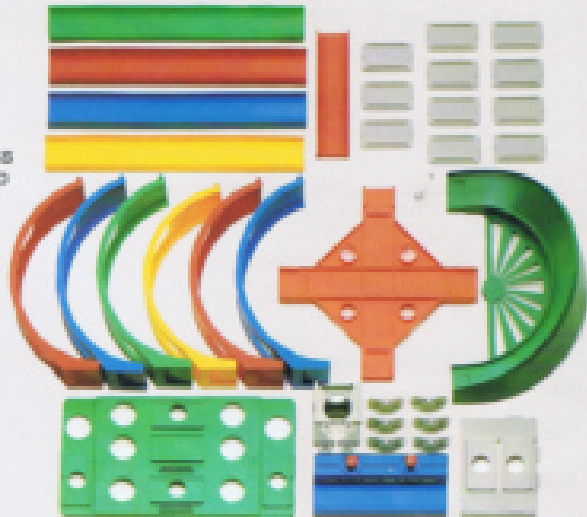

proven winners

DARDA DEMON STUNT STRIP (#0120)
Great for beginners! The Stunt Strip features a straight racing track with 360° center loop action.

- Includes: 1 DARDA DEMON • Approximately 7'
- Case Pack: 12

DARDA DEMON EXPANSION KIT (#0200) **Be creative!** The DARDA DEMON expansion kit allows for design of new track layouts or expansion of existing sets. Kit contains parts to build numerous layouts.

- Case Pack: 6

DARDA DEMON DAREDEVIL LEAP (#0300) **Fly into Action!** Adjustable launcher sends racing DEMON into air while upside down and receives it upright and ready to go again! Other features include 180° banked hairpin turn and twin loops.

- Includes: 2 DARDA DEMONS
- Approximately 5½' x 14"
- Case Pack: 4

DARDA DEMON CORKSCREW LOOPS (#0140)
Incredible twist! Dare the DEMONS to challenge the seven loop "corkscrew" and then the 180° banked hairpin turn.

- Includes: 1 DARDA DEMON • Approximately 4½' x 12" • Case Pack: 4

proven winners

Darda