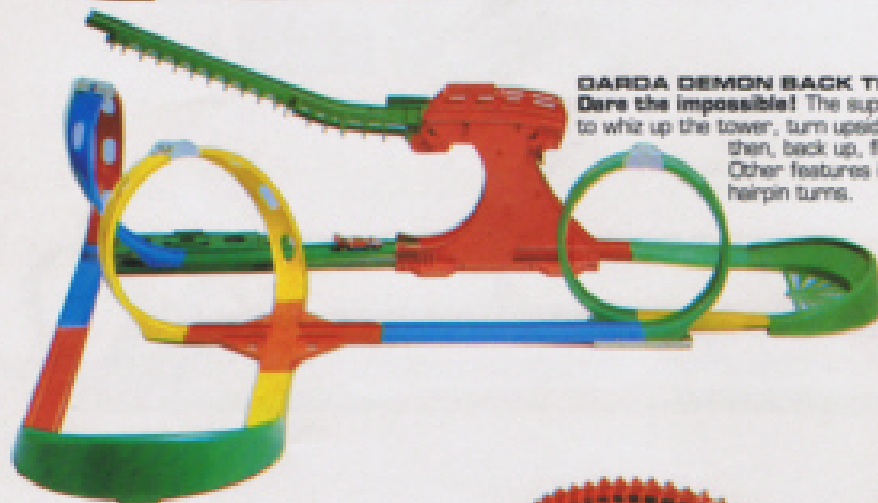

DARDA DEMON BACK TRACK (#0850)

Dare the impossible! The super "back track" allows DEMONS to whirl up the tower, turn upside down, go to end and stop; then, back up, flip over, and continue upright! Other features include [3] loops and [2] 180° banked hairpin turns.

• Includes: 1 DARDA DEMON
• Approximately 3' x 3'
• Case Pack: 4

DARDA DEMON BUTTERFLY LOOPS (#0300)

Gravity-defying adventure! DEMONS defy gravity as they challenge the "butterfly loops" [the largest in die-cast racing]. Other features include [2] 180° banked hairpin turns.