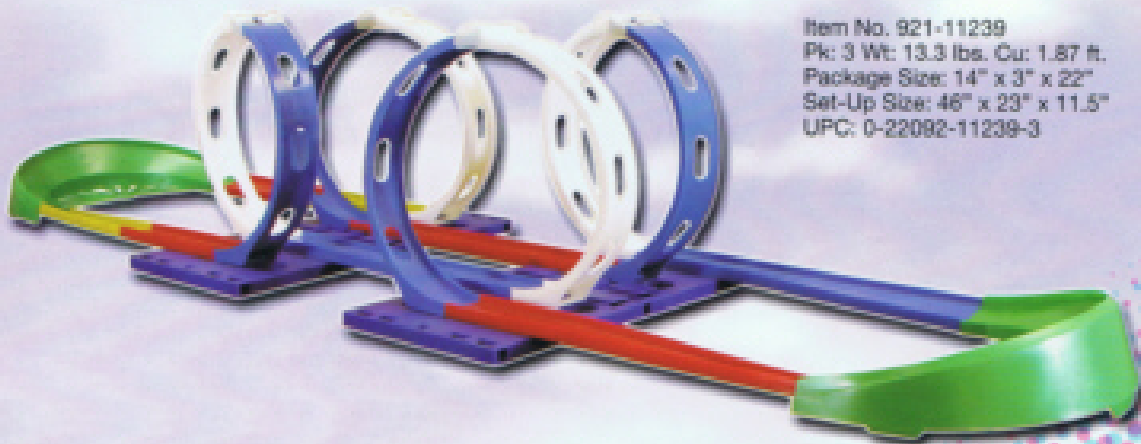

Jay Jay

★ THE JET PLANE ★

Jay Jay's High Flying Adventure

Everything is wing-a-rific when you fly high with Jay Jay in his new exciting set! This set features amazing loops, an elevated straight away and a gravity defying curve. This set is perfect for preschoolers! No electricity or batteries needed.

Item No. 921-11237
Pk: 3 Wt: 9.44 lbs. Cu: 1.59 ft.
Package Size: 13" x 3" x 20"
Set-Up Size: 43.5" x 12" x 11"
UPC: 0-22092-11237-9

Jay Jay

★ THE JET PLANE ★

Jay Jay's Super Sky Tag

Jay Jay and Tracy go flying high for an ultimate game of tag! Send Jay Jay through the course of narrow turns and upside down action. Then tag Tracy so that she can mimic his stunts! Perfect for preschoolers. No electricity or batteries needed.