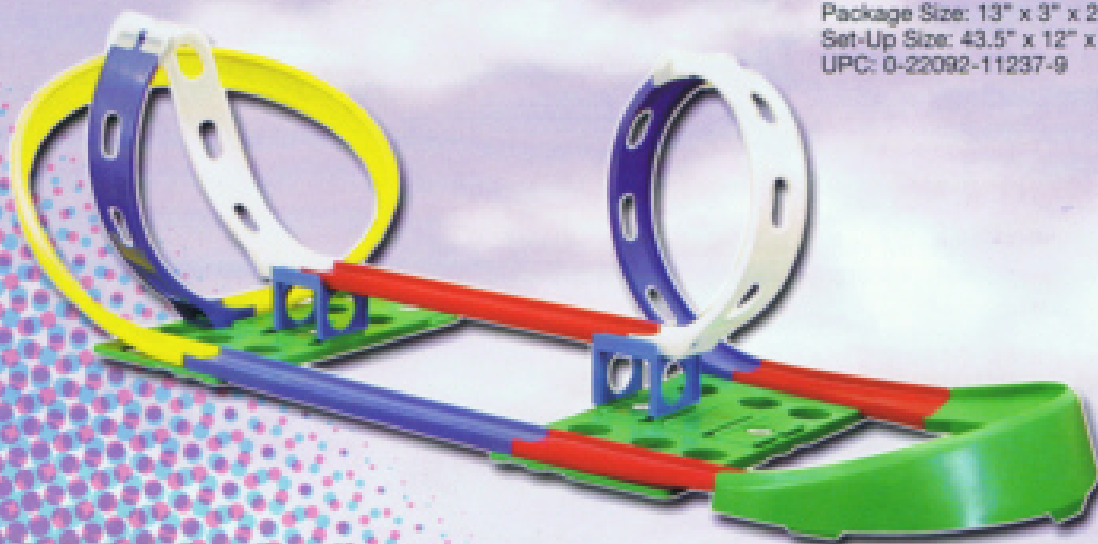

Jay Jay

★ THE JET PLANE ★

Jay Jay's High Flying Adventure

Everything is wing-a-rific when you fly high with Jay Jay in his new exciting set! This set features amazing loops, an elevated straight away and a gravity defying curve. This set is perfect for preschoolers! No electricity or batteries needed.

Item No. 921-11237
Pk: 3 Wt: 9.44 lbs. Cu: 1.59 ft.
Package Size: 13" x 3" x 20"
Set-Up Size: 43.5" x 12" x 11"
UPC: 0-22092-11237-9

Jay Jay

★ THE JET PLANE ★

Jay Jay's Super Sky Tag

Jay Jay and Tracy go flying high for an ultimate game of tag! Send Jay Jay through the course of narrow turns and upside down action. Then tag Tracy so that she can mimic his stunts! Perfect for preschoolers. No electricity or batteries needed.