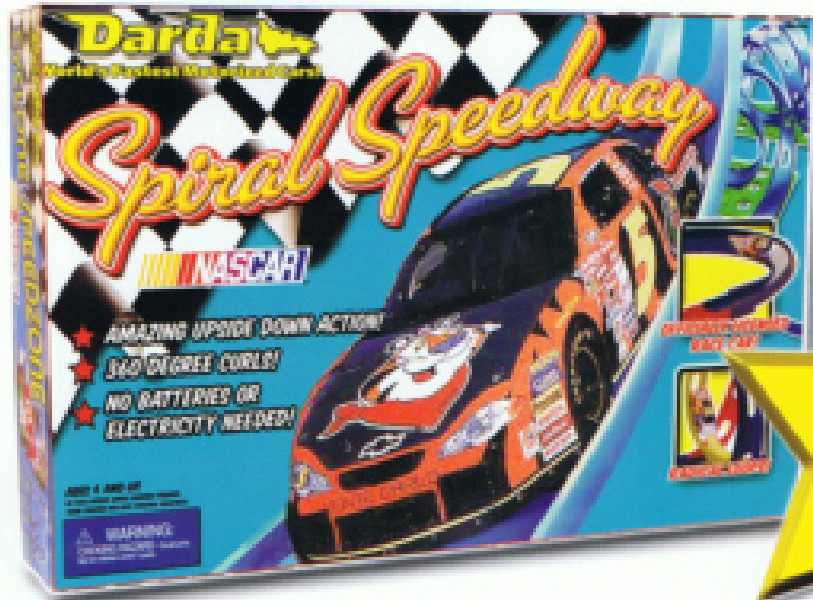

Item No. 11123
Pk: 3 Wt: 9.44 lbs. Cu: 1.59 ft.
Package Size: 13" x 3" x 20"
Set Up Size: 43.5" x 12" x 11"
UPC: 0-22092-11173-0

Victory Lane

It's NASCAR® excitement at the speed of Darda! Two NASCAR® superstars race around an array of twists and loops at blazing speeds! As the cars round the final curve and head for the Victory Lane, a checkered flag signals the winner! Officially licensed by NASCAR® The Fastest Growing Sport in the World! Illustrated instructions for 3 layouts included!

Item No. 11177
Pk: 3 Wt: 13.13 lbs. Cu: 1.87 ft.
Package Size: 14" x 3" x 22"
Set Up Size: 46" x 23" x 11.5"
UPC: 0-22092-11177-8

1

Spiral Speedway

Rocketing to amazing speeds, the Kellogg's racer flies through a maze of twisting vertical curves, hair-pin turns and 360° loops! No batteries or electricity needed! Illustrated instructions for 3 layouts included!