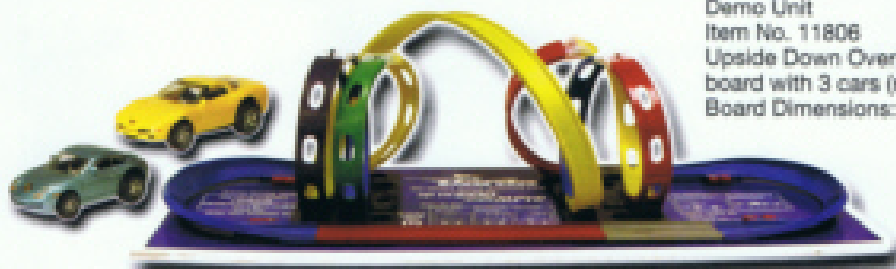

Merchandising Magic

Darda Demo Table

Once kids see the magic of Darda first hand, they'll want to have a set of their own! Featuring our #1 set, Upside Down Overpass, the Demo Table is just the right height and just the right speed to spark excitement in your little shoppers.

- Six cars included
- Track set comes pre-assembled
- Table sets up in minutes
- Free Motors and track piece replacement support from Darda for as long as you display your Demo unit!

Deluxe Demo Unit
Item No. 11840
Upside Down Overpass on
board with table and 6 cars
Table dimensions: 45.5" x 17" x 30.5"

Demo Unit
Item No. 11806
Upside Down Overpass on
board with 3 cars (no table)
Board Dimensions: 44 x 15

Darda Display Banner

36" x 13"
Item No. 11895
Pk. 1

Darda In-Store Video

60 minute loop showing
Darda sets in action!
Item No. 11519
Pk. 1