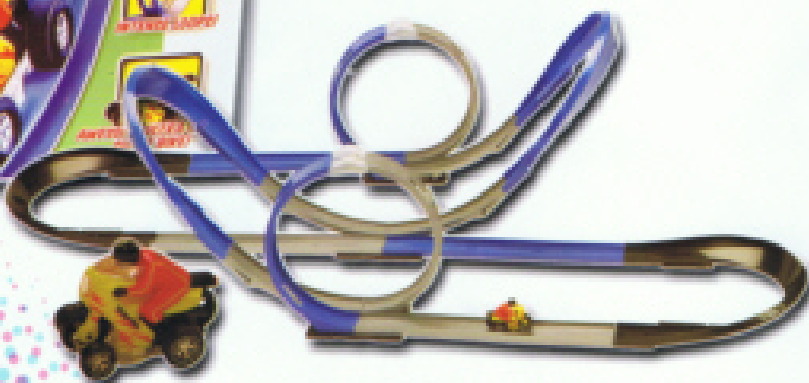

Rev up for the Ultra Speed™ Super Bike!
This awesome biker charges through loops, swerves, and steep vertical inclines - all at extreme speeds! Same Darda MegaMotor™, new adventure in speed! Illustrated instructions for 3 layouts included!